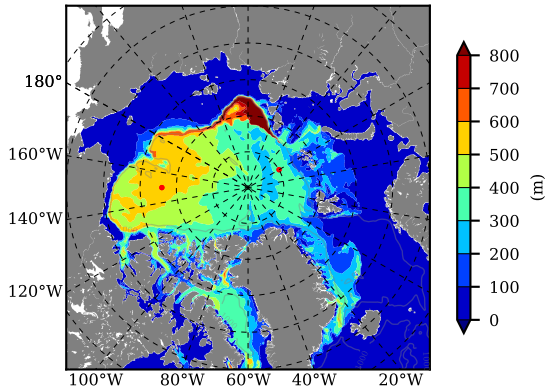

ERA01NEM405QTI AW Max Temp over 1988

AW Max Temp from PHC 3.0

ERA01NEM405QTI AW Max Temp depth

AW Max Temp depth from PHC 3.0