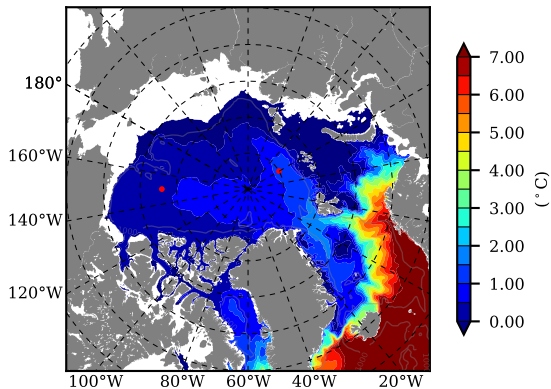

ERA01NEM405QTI AW Max Temp over 1988

AW Max Temp from PHC 3.0

ERA01NEM405QTI AW Max Temp depth

AW Max Temp depth from PHC 3.0