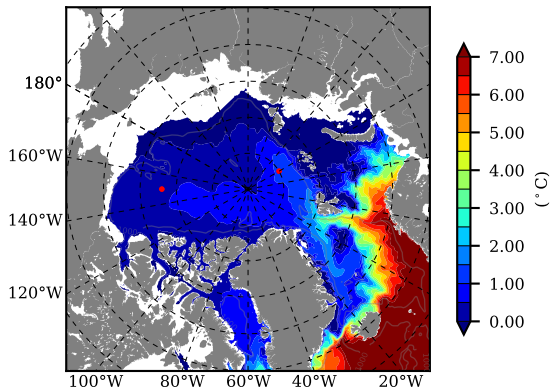

ERA01NEM405QTI AW Max Temp over  
1989

AW Max Temp from  
PHC 3.0

ERA01NEM405QTI AW Max Temp depth

AW Max Temp depth from  
PHC 3.0