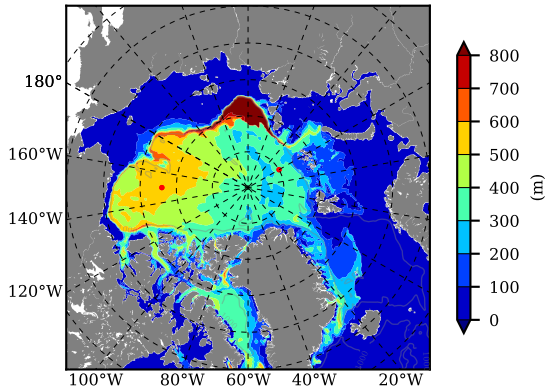

ERA01NEM405QTI AW Max Temp over  
1989

AW Max Temp from  
PHC 3.0

ERA01NEM405QTI AW Max Temp depth

AW Max Temp depth from  
PHC 3.0