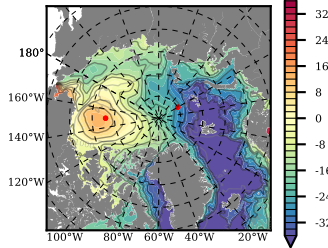

ERA01NEM405QTI mean FWC (m) over 1979

Mean FWC (m) from BG Obs Sys. (Proshutinsky et al. GRL2018) over year 2003-2017

Mean FWC (m) from Init State

ERA01NEM405QTI mean SSH anomaly

Mean DOT from Armitage et al. 2017 2003-2014