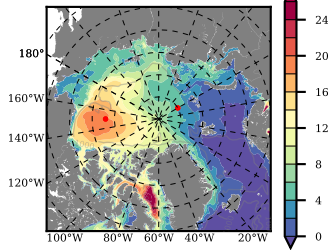

ERA01NEM405QTI mean FWC (m) over 1979

Mean FWC (m) from BG Obs Sys. (Proshutinsky et al. GRL2018) over year 2003-2017

Mean FWC (m) from Init State

ERA01NEM405QTI mean SSH anomaly

Mean DOT from Armitage et al. 2017 2003-2014