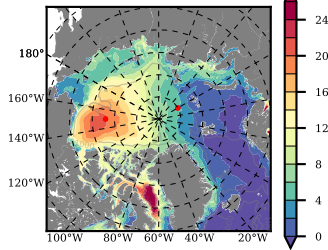

ERA01NEM405QTI mean FWC (m) over 1980

Mean FWC (m) from BG Obs Sys. (Proshutinsky et al. GRL2018) over year 2003-2017

Mean FWC (m) from Init State

ERA01NEM405QTI mean SSH anomaly

Mean DOT from Armitage et al. 2017 2003-2014