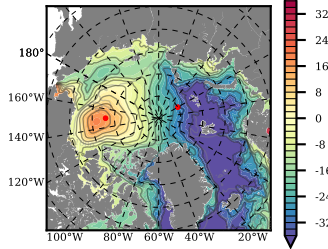

ERA01NEM405QTI mean FWC (m) over 1980

Mean FWC (m) from BG Obs Sys. (Proshutinsky et al. GRL2018) over year 2003-2017

Mean FWC (m) from Init State

ERA01NEM405QTI mean SSH anomaly

Mean DOT from Armitage et al. 2017 2003-2014