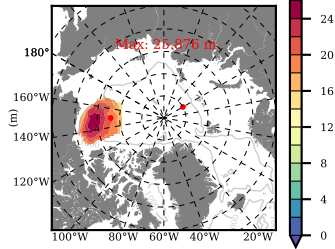

ERA01NEM405QTI mean FWC (m) over 1981

Mean FWC (m) from BG Obs Sys. (Proshutinsky et al. GRL2018) over year 2003-2017

Mean FWC (m) from Init State

ERA01NEM405QTI mean SSH anomaly

Mean DOT from Armitage et al. 2017 2003-2014