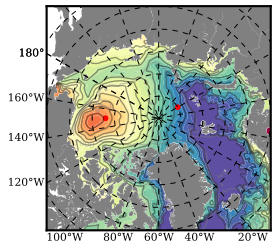

ERA01NEM405QTI mean FWC (m) over 1981

Mean FWC (m) from BG Obs Sys. (Proshutinsky et al. GRL2018) over year 2003-2017

Mean FWC (m) from Init State

ERA01NEM405QTI mean SSH anomaly

Mean DOT from Armitage et al. 2017 2003-2014