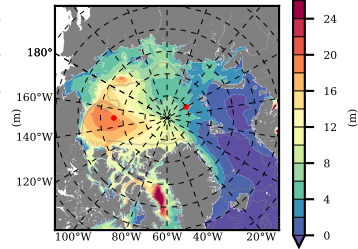

ERA01NEM405QTI mean FWC (m) over 1981

Mean FWC (m) from BG Obs Sys. (Proshutinsky et al. GRL2018) over year 2003-2017

Mean FWC (m) from Init State

ERA01NEM405QTI mean SSH anomaly

Mean DOT from Armitage et al. 2017 2003-2014