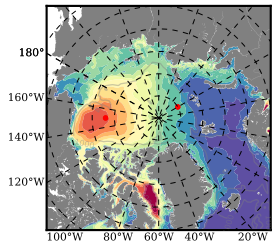

ERA01NEM405QTI mean FWC (m) over 1981

Mean FWC (m) from BG Obs Sys. (Proshutinsky et al. GRL2018) over year 2003-2017

Mean FWC (m) from Init State

ERA01NEM405QTI mean SSH anomaly

Mean DOT from Armitage et al. 2017 2003-2014