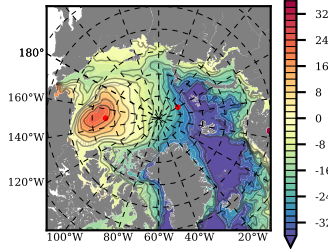

ERA01NEM405QTI mean FWC (m) over 1982

Mean FWC (m) from BG Obs Sys. (Proshutinsky et al. GRL2018) over year 2003-2017

Mean FWC (m) from Init State

ERA01NEM405QTI mean SSH anomaly

Mean DOT from Armitage et al. 2017 2003-2014