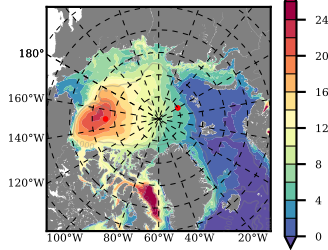

ERA01NEM405QTI mean FWC (m) over 1982

Mean FWC (m) from BG Obs Sys. (Proshutinsky et al. GRL2018) over year 2003-2017

Mean FWC (m) from Init State

ERA01NEM405QTI mean SSH anomaly

Mean DOT from Armitage et al. 2017 2003-2014