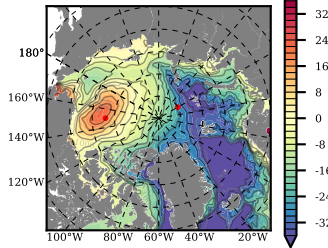

ERA01NEM405QTI mean FWC (m) over 1983

Mean FWC (m) from BG Obs Sys. (Proshutinsky et al. GRL2018) over year 2003-2017

Mean FWC (m) from Init State

ERA01NEM405QTI mean SSH anomaly

Mean DOT from Armitage et al. 2017 2003-2014