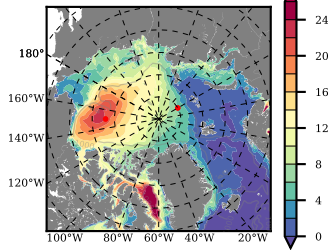

ERA01NEM405QTI mean FWC (m) over 1983

Mean FWC (m) from BG Obs Sys. (Proshutinsky et al. GRL2018) over year 2003-2017

Mean FWC (m) from Init State

ERA01NEM405QTI mean SSH anomaly

Mean DOT from Armitage et al. 2017 2003-2014