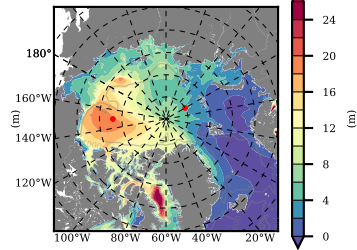

ERA01NEM405QTI mean FWC (m) over 1983

Mean FWC (m) from BG Obs Sys. (Proshutinsky et al. GRL2018) over year 2003-2017

Mean FWC (m) from Init State

ERA01NEM405QTI mean SSH anomaly

Mean DOT from Armitage et al. 2017 2003-2014