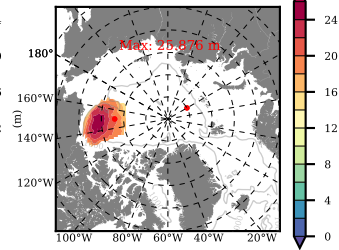

ERA01NEM405QTI mean FWC (m) over 1983

Mean FWC (m) from BG Obs Sys. (Proshutinsky et al. GRL2018) over year 2003-2017

Mean FWC (m) from Init State

ERA01NEM405QTI mean SSH anomaly

Mean DOT from Armitage et al. 2017 2003-2014