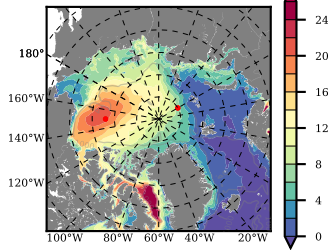

ERA01NEM405QTI mean FWC (m) over 1984

Mean FWC (m) from BG Obs Sys. (Proshutinsky et al. GRL2018) over year 2003-2017

Mean FWC (m) from Init State

ERA01NEM405QTI mean SSH anomaly

Mean DOT from Armitage et al. 2017 2003-2014