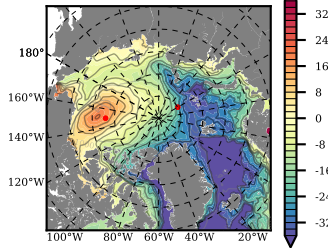

ERA01NEM405QTI mean FWC (m) over 1984

Mean FWC (m) from BG Obs Sys. (Proshutinsky et al. GRL2018) over year 2003-2017

Mean FWC (m) from Init State

ERA01NEM405QTI mean SSH anomaly

Mean DOT from Armitage et al. 2017 2003-2014