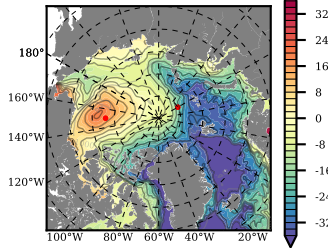

ERA01NEM405QTI mean FWC (m) over 1985

Mean FWC (m) from BG Obs Sys. (Proshutinsky et al. GRL2018) over year 2003-2017

Mean FWC (m) from Init State

ERA01NEM405QTI mean SSH anomaly

Mean DOT from Armitage et al. 2017 2003-2014