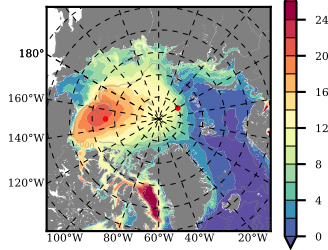

ERA01NEM405QTI mean FWC (m) over 1985

Mean FWC (m) from BG Obs Sys. (Proshutinsky et al. GRL2018) over year 2003-2017

Mean FWC (m) from Init State

ERA01NEM405QTI mean SSH anomaly

Mean DOT from Armitage et al. 2017 2003-2014