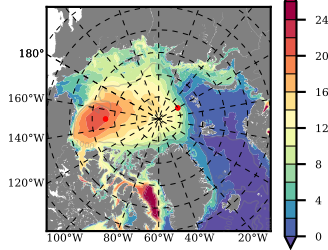

ERA01NEM405QTI mean FWC (m) over 1987

Mean FWC (m) from BG Obs Sys. (Proshutinsky et al. GRL2018) over year 2003-2017

Mean FWC (m) from Init State

ERA01NEM405QTI mean SSH anomaly

Mean DOT from Armitage et al. 2017 2003-2014