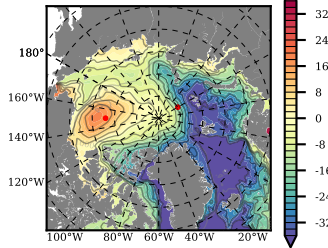

ERA01NEM405QTI mean FWC (m) over 1987

Mean FWC (m) from BG Obs Sys. (Proshutinsky et al. GRL2018) over year 2003-2017

Mean FWC (m) from Init State

ERA01NEM405QTI mean SSH anomaly

Mean DOT from Armitage et al. 2017 2003-2014