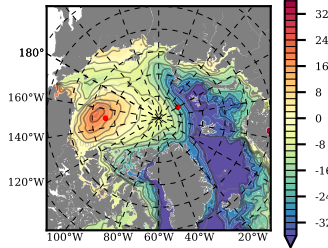

ERA01NEM405QTI mean FWC (m) over 1988

Mean FWC (m) from BG Obs Sys. (Proshutinsky et al. GRL2018) over year 2003-2017

Mean FWC (m) from Init State

ERA01NEM405QTI mean SSH anomaly

Mean DOT from Armitage et al. 2017 2003-2014