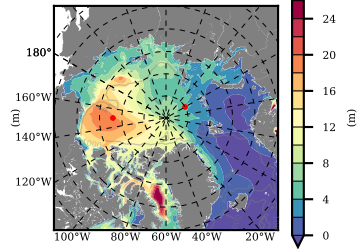

ERA01NEM405QTI mean FWC (m) over 1988

Mean FWC (m) from BG Obs Sys. (Proshutinsky et al. GRL2018) over year 2003-2017

Mean FWC (m) from Init State

ERA01NEM405QTI mean SSH anomaly

Mean DOT from Armitage et al. 2017 2003-2014