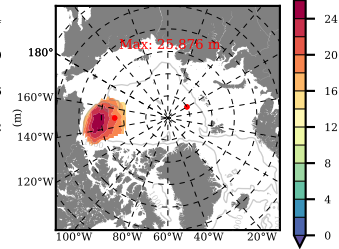

ERA01NEM405QTI mean FWC (m) over 1988

Mean FWC (m) from BG Obs Sys. (Proshutinsky et al. GRL2018) over year 2003-2017

Mean FWC (m) from Init State

ERA01NEM405QTI mean SSH anomaly

Mean DOT from Armitage et al. 2017 2003-2014