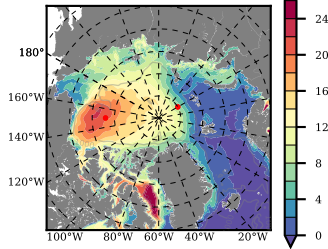

ERA01NEM405QTI mean FWC (m) over 1988

Mean FWC (m) from BG Obs Sys. (Proshutinsky et al. GRL2018) over year 2003-2017

Mean FWC (m) from Init State

ERA01NEM405QTI mean SSH anomaly

Mean DOT from Armitage et al. 2017 2003-2014