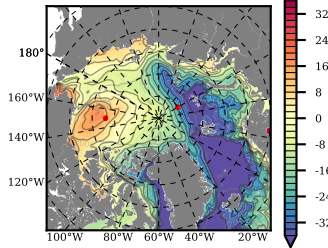

ERA01NEM405QTI mean FWC (m) over 1989

Mean FWC (m) from BG Obs Sys. (Proshutinsky et al. GRL2018) over year 2003-2017

Mean FWC (m) from Init State

ERA01NEM405QTI mean SSH anomaly

Mean DOT from Armitage et al. 2017 2003-2014