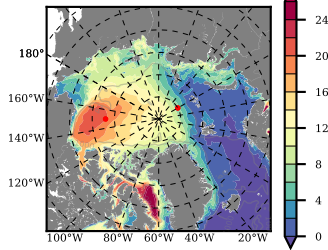

ERA01NEM405QTI mean FWC (m) over 1989

Mean FWC (m) from BG Obs Sys. (Proshutinsky et al. GRL2018) over year 2003-2017

Mean FWC (m) from Init State

ERA01NEM405QTI mean SSH anomaly

Mean DOT from Armitage et al. 2017 2003-2014