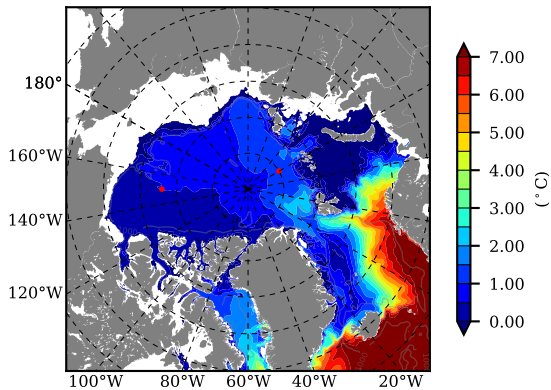

ERA01NEM405RGB AW Max Temp over
1979

AW Max Temp from
PHC 3.0

ERA01NEM405RGB AW Max Temp depth

AW Max Temp depth from
PHC 3.0