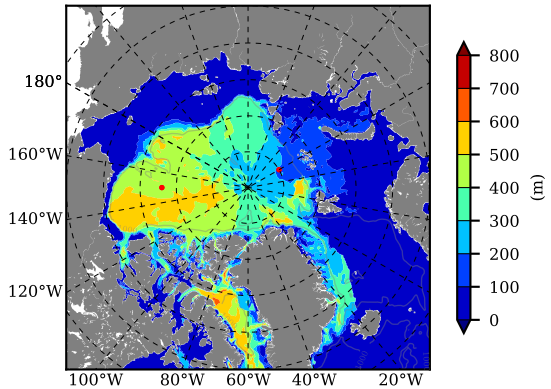

ERA01NEM405RGB AW Max Temp over
1979

AW Max Temp from
PHC 3.0

ERA01NEM405RGB AW Max Temp depth

AW Max Temp depth from
PHC 3.0