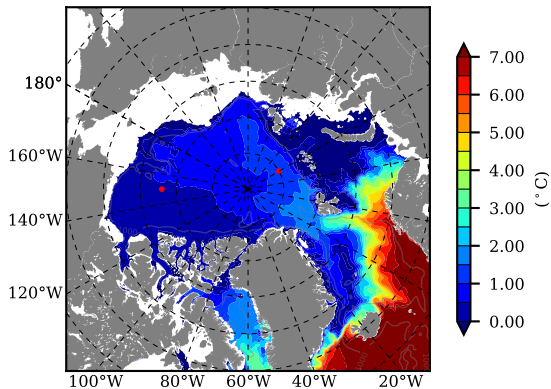

ERA01NEM405RGB AW Max Temp over
1980

AW Max Temp from
PHC 3.0

ERA01NEM405RGB AW Max Temp depth

AW Max Temp depth from
PHC 3.0