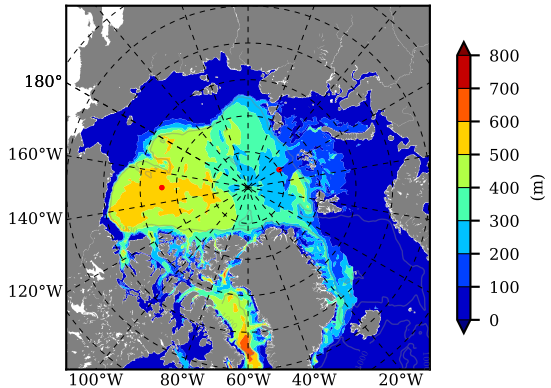

ERA01NEM405RGB AW Max Temp over
1980

AW Max Temp from
PHC 3.0

ERA01NEM405RGB AW Max Temp depth

AW Max Temp depth from
PHC 3.0