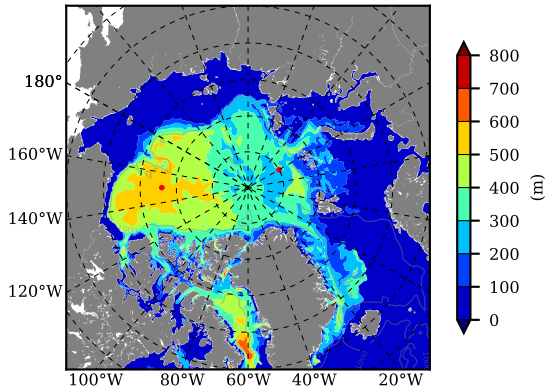

ERA01NEM405RGB AW Max Temp over 1981

AW Max Temp from PHC 3.0

ERA01NEM405RGB AW Max Temp depth

AW Max Temp depth from PHC 3.0