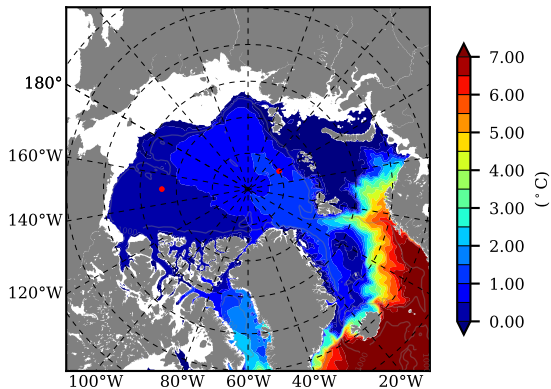

ERA01NEM405RGB AW Max Temp over 1981

AW Max Temp from PHC 3.0

ERA01NEM405RGB AW Max Temp depth

AW Max Temp depth from PHC 3.0