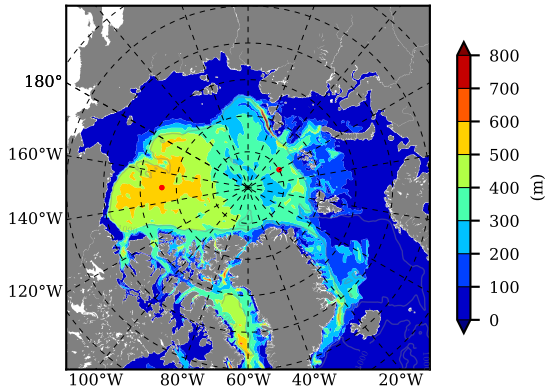

ERA01NEM405RGB AW Max Temp over 1982

AW Max Temp from PHC 3.0

ERA01NEM405RGB AW Max Temp depth

AW Max Temp depth from PHC 3.0