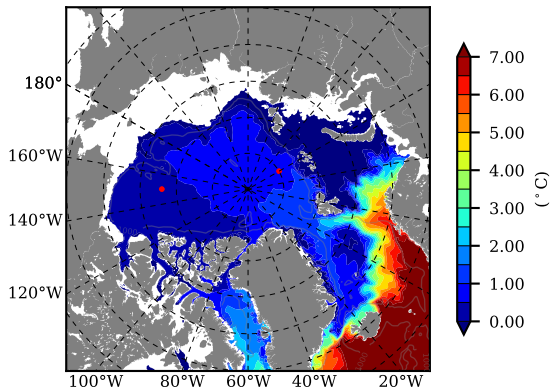

ERA01NEM405RGB AW Max Temp over 1982

AW Max Temp from PHC 3.0

ERA01NEM405RGB AW Max Temp depth

AW Max Temp depth from PHC 3.0