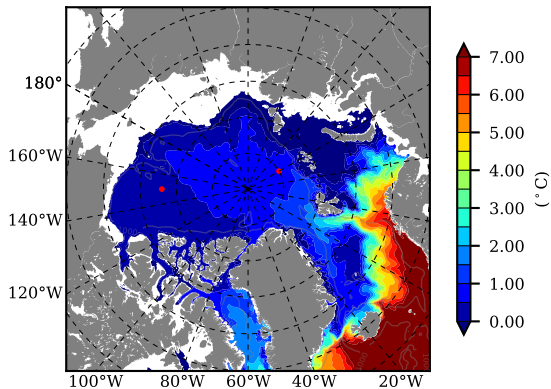

ERA01NEM405RGB AW Max Temp over  
1983

AW Max Temp from  
PHC 3.0

ERA01NEM405RGB AW Max Temp depth

AW Max Temp depth from  
PHC 3.0