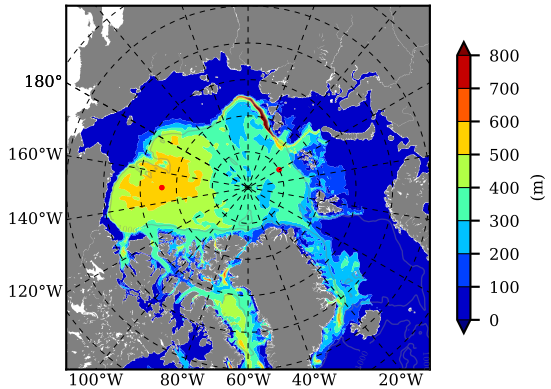

ERA01NEM405RGB AW Max Temp over  
1983

AW Max Temp from  
PHC 3.0

ERA01NEM405RGB AW Max Temp depth

AW Max Temp depth from  
PHC 3.0