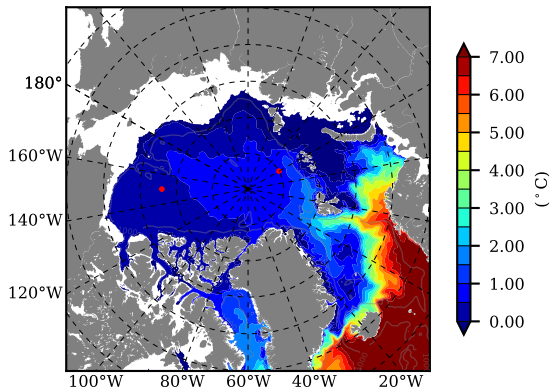

ERA01NEM405RGB AW Max Temp over
1984

AW Max Temp from
PHC 3.0

ERA01NEM405RGB AW Max Temp depth

AW Max Temp depth from
PHC 3.0