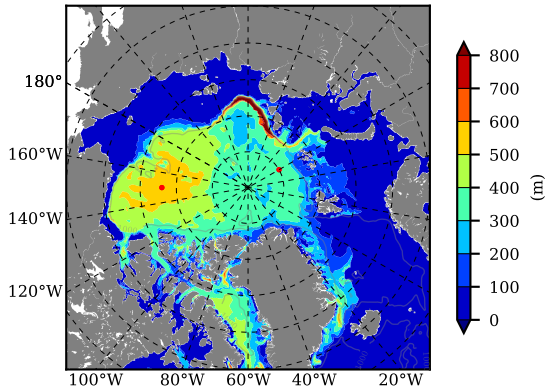

ERA01NEM405RGB AW Max Temp over
1984

AW Max Temp from
PHC 3.0

ERA01NEM405RGB AW Max Temp depth

AW Max Temp depth from
PHC 3.0