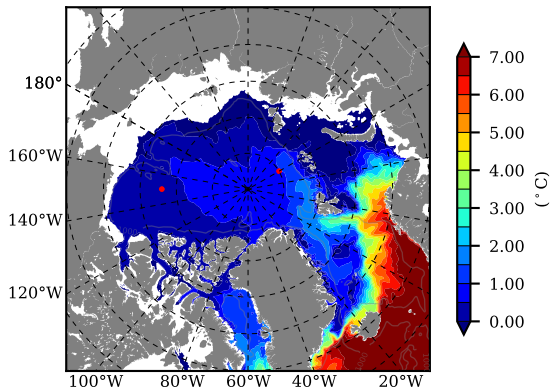

ERA01NEM405RGB AW Max Temp over 1985

AW Max Temp from PHC 3.0

ERA01NEM405RGB AW Max Temp depth

AW Max Temp depth from PHC 3.0