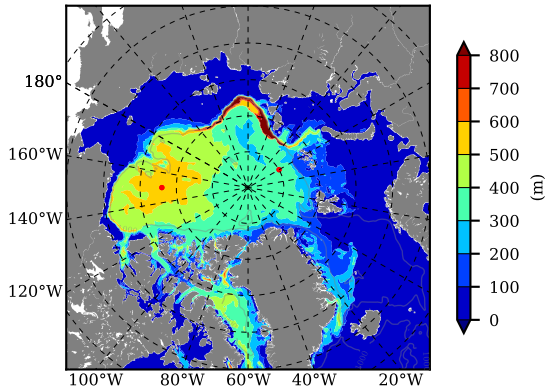

ERA01NEM405RGB AW Max Temp over 1985

AW Max Temp from PHC 3.0

ERA01NEM405RGB AW Max Temp depth

AW Max Temp depth from PHC 3.0