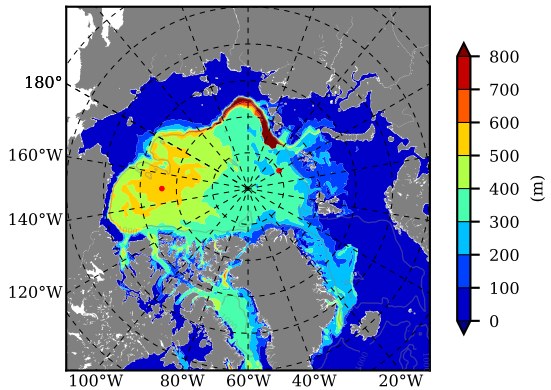

ERA01NEM405RGB AW Max Temp over 1986

AW Max Temp from PHC 3.0

ERA01NEM405RGB AW Max Temp depth

AW Max Temp depth from PHC 3.0