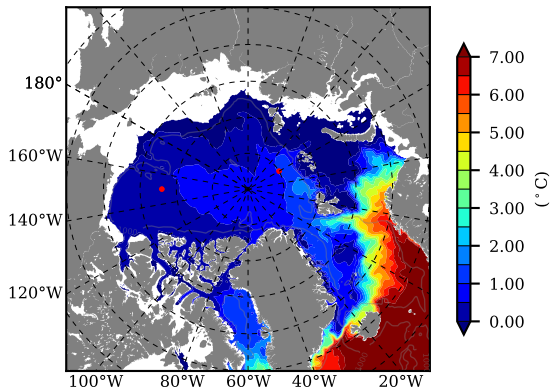

ERA01NEM405RGB AW Max Temp over 1986

AW Max Temp from PHC 3.0

ERA01NEM405RGB AW Max Temp depth

AW Max Temp depth from PHC 3.0