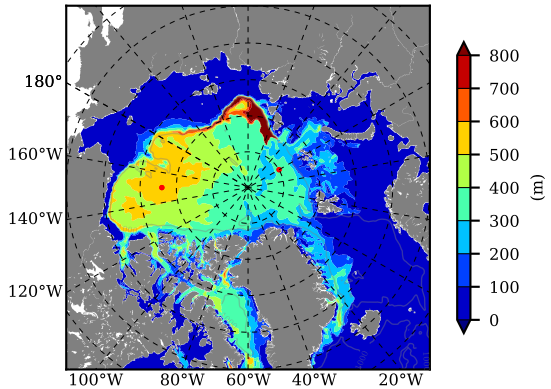

ERA01NEM405RGB AW Max Temp over 1987

AW Max Temp from PHC 3.0

ERA01NEM405RGB AW Max Temp depth

AW Max Temp depth from PHC 3.0