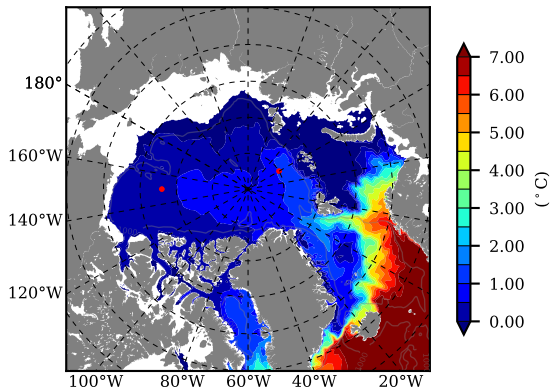

ERA01NEM405RGB AW Max Temp over 1987

AW Max Temp from PHC 3.0

ERA01NEM405RGB AW Max Temp depth

AW Max Temp depth from PHC 3.0