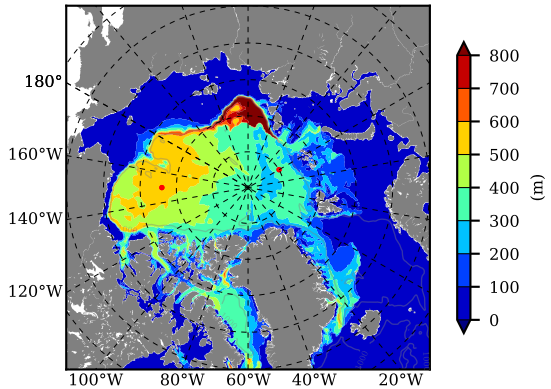

ERA01NEM405RGB AW Max Temp over 1988

AW Max Temp from PHC 3.0

ERA01NEM405RGB AW Max Temp depth

AW Max Temp depth from PHC 3.0