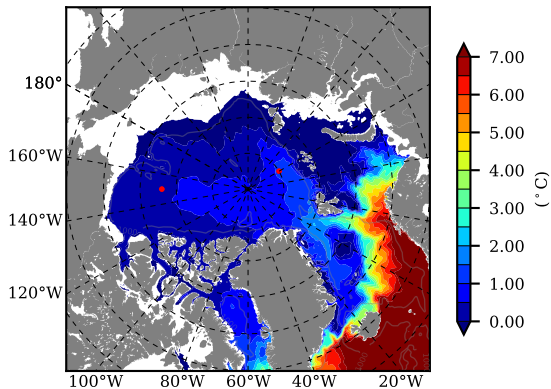

ERA01NEM405RGB AW Max Temp over 1988

AW Max Temp from PHC 3.0

ERA01NEM405RGB AW Max Temp depth

AW Max Temp depth from PHC 3.0