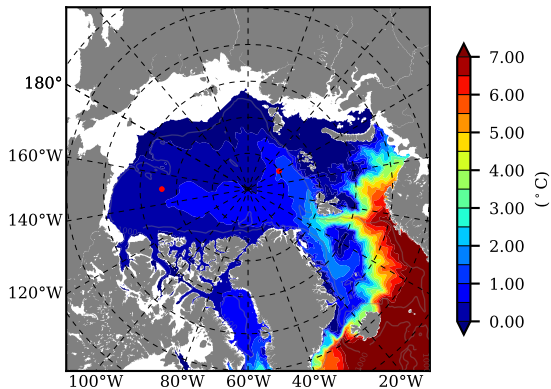

ERA01NEM405RGB AW Max Temp over 1989

AW Max Temp from PHC 3.0

ERA01NEM405RGB AW Max Temp depth

AW Max Temp depth from PHC 3.0