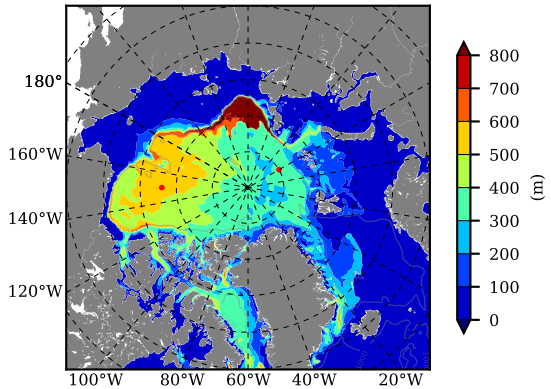

ERA01NEM405RGB AW Max Temp over 1989

AW Max Temp from PHC 3.0

ERA01NEM405RGB AW Max Temp depth

AW Max Temp depth from PHC 3.0