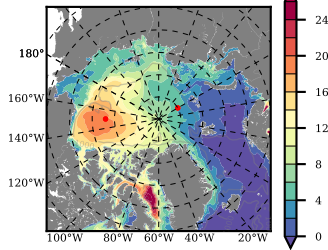

ERA01NEM405RGB mean FWC (m) over 1979

Mean FWC (m) from BG Obs Sys. (Proshutinsky et al. GRL2018) over year 2003-2017

Mean FWC (m) from Init State

ERA01NEM405RGB mean SSH anomaly

Mean DOT from Armitage et al. 2017 2003-2014