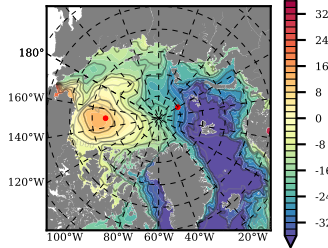

ERA01NEM405RGB mean FWC (m) over 1979

Mean FWC (m) from BG Obs Sys. (Proshutinsky et al. GRL2018) over year 2003-2017

Mean FWC (m) from Init State

ERA01NEM405RGB mean SSH anomaly

Mean DOT from Armitage et al. 2017 2003-2014