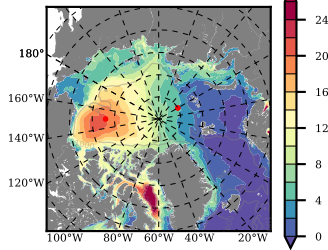

ERA01NEM405RGB mean FWC (m) over 1980

Mean FWC (m) from BG Obs Sys. (Proshutinsky et al. GRL2018) over year 2003-2017

Mean FWC (m) from Init State

ERA01NEM405RGB mean SSH anomaly

Mean DOT from Armitage et al. 2017 2003-2014