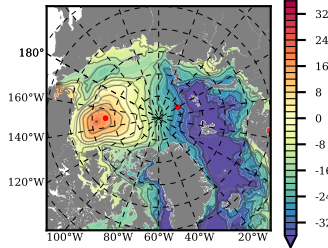

ERA01NEM405RGB mean FWC (m) over 1980

Mean FWC (m) from BG Obs Sys. (Proshutinsky et al. GRL2018) over year 2003-2017

Mean FWC (m) from Init State

ERA01NEM405RGB mean SSH anomaly

Mean DOT from Armitage et al. 2017 2003-2014