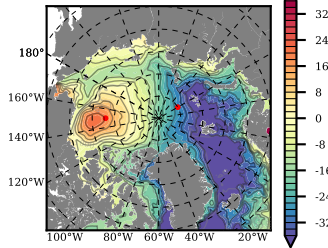

ERA01NEM405RGB mean FWC (m) over 1981

Mean FWC (m) from BG Obs Sys. (Proshutinsky et al. GRL2018) over year 2003-2017

Mean FWC (m) from Init State

ERA01NEM405RGB mean SSH anomaly

Mean DOT from Armitage et al. 2017 2003-2014