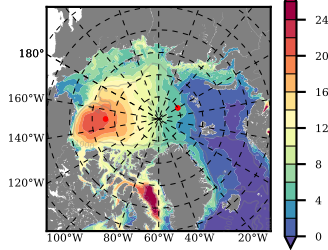

ERA01NEM405RGB mean FWC (m) over 1981

Mean FWC (m) from BG Obs Sys. (Proshutinsky et al. GRL2018) over year 2003-2017

Mean FWC (m) from Init State

ERA01NEM405RGB mean SSH anomaly

Mean DOT from Armitage et al. 2017 2003-2014