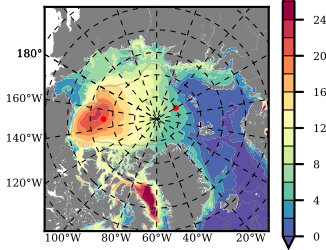

ERA01NEM405RGB mean FWC (m) over 1982

Mean FWC (m) from BG Obs Sys. (Proshutinsky et al. GRL2018) over year 2003-2017

Mean FWC (m) from Init State

ERA01NEM405RGB mean SSH anomaly

Mean DOT from Armitage et al. 2017 2003-2014