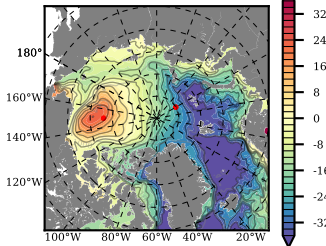

ERA01NEM405RGB mean FWC (m) over 1982

Mean FWC (m) from BG Obs Sys. (Proshutinsky et al. GRL2018) over year 2003-2017

Mean FWC (m) from Init State

ERA01NEM405RGB mean SSH anomaly

Mean DOT from Armitage et al. 2017 2003-2014