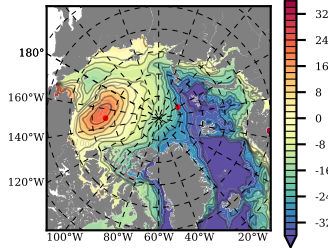

ERA01NEM405RGB mean FWC (m) over 1983

Mean FWC (m) from BG Obs Sys. (Proshutinsky et al. GRL2018) over year 2003-2017

Mean FWC (m) from Init State

ERA01NEM405RGB mean SSH anomaly

Mean DOT from Armitage et al. 2017 2003-2014