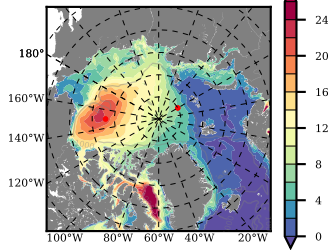

ERA01NEM405RGB mean FWC (m) over 1983

Mean FWC (m) from BG Obs Sys. (Proshutinsky et al. GRL2018) over year 2003-2017

Mean FWC (m) from Init State

ERA01NEM405RGB mean SSH anomaly

Mean DOT from Armitage et al. 2017 2003-2014