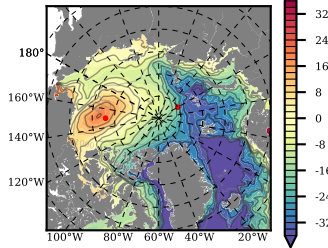

ERA01NEM405RGB mean FWC (m) over 1984

Mean FWC (m) from BG Obs Sys. (Proshutinsky et al. GRL2018) over year 2003-2017

Mean FWC (m) from Init State

ERA01NEM405RGB mean SSH anomaly

Mean DOT from Armitage et al. 2017 2003-2014