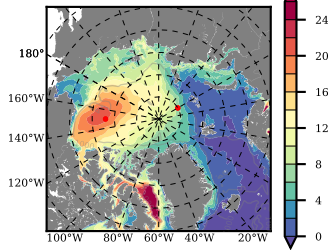

ERA01NEM405RGB mean FWC (m) over 1984

Mean FWC (m) from BG Obs Sys. (Proshutinsky et al. GRL2018) over year 2003-2017

Mean FWC (m) from Init State

ERA01NEM405RGB mean SSH anomaly

Mean DOT from Armitage et al. 2017 2003-2014