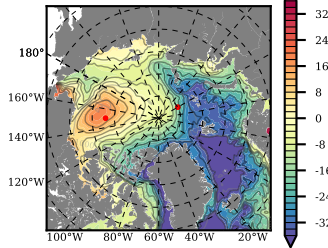

ERA01NEM405RGB mean FWC (m) over 1985

Mean FWC (m) from BG Obs Sys. (Proshutinsky et al. GRL2018) over year 2003-2017

Mean FWC (m) from Init State

ERA01NEM405RGB mean SSH anomaly

Mean DOT from Armitage et al. 2017 2003-2014