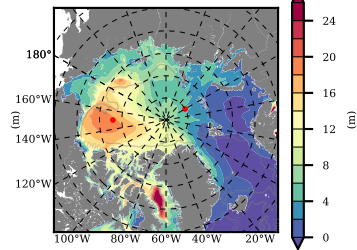

ERA01NEM405RGB mean FWC (m) over 1985

Mean FWC (m) from BG Obs Sys. (Proshutinsky et al. GRL2018) over year 2003-2017

Mean FWC (m) from Init State

ERA01NEM405RGB mean SSH anomaly

Mean DOT from Armitage et al. 2017 2003-2014