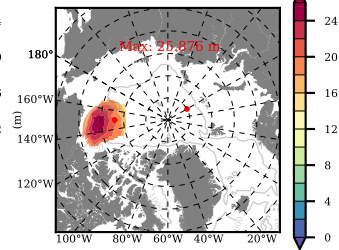

ERA01NEM405RGB mean FWC (m) over 1985

Mean FWC (m) from BG Obs Sys. (Proshutinsky et al. GRL2018) over year 2003-2017

Mean FWC (m) from Init State

ERA01NEM405RGB mean SSH anomaly

Mean DOT from Armitage et al. 2017 2003-2014