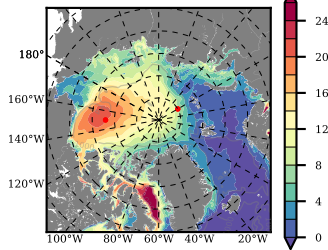

ERA01NEM405RGB mean FWC (m) over 1985

Mean FWC (m) from BG Obs Sys. (Proshutinsky et al. GRL2018) over year 2003-2017

Mean FWC (m) from Init State

ERA01NEM405RGB mean SSH anomaly

Mean DOT from Armitage et al. 2017 2003-2014