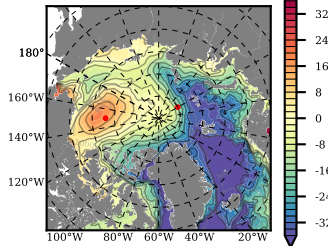

ERA01NEM405RGB mean FWC (m) over 1986

Mean FWC (m) from BG Obs Sys. (Proshutinsky et al. GRL2018) over year 2003-2017

Mean FWC (m) from Init State

ERA01NEM405RGB mean SSH anomaly

Mean DOT from Armitage et al. 2017 2003-2014