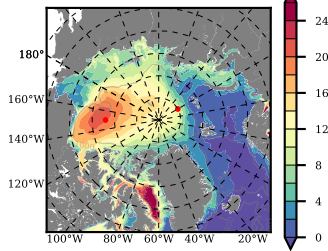

ERA01NEM405RGB mean FWC (m) over 1986

Mean FWC (m) from BG Obs Sys. (Proshutinsky et al. GRL2018) over year 2003-2017

Mean FWC (m) from Init State

ERA01NEM405RGB mean SSH anomaly

Mean DOT from Armitage et al. 2017 2003-2014