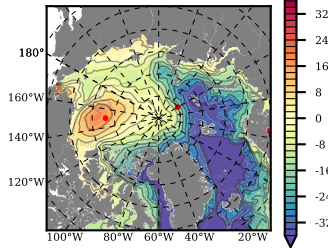

ERA01NEM405RGB mean FWC (m) over 1987

Mean FWC (m) from BG Obs Sys. (Proshutinsky et al. GRL2018) over year 2003-2017

Mean FWC (m) from Init State

ERA01NEM405RGB mean SSH anomaly

Mean DOT from Armitage et al. 2017 2003-2014