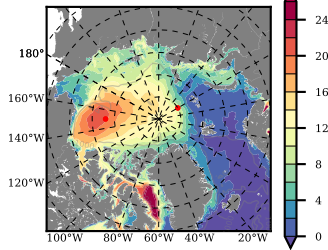

ERA01NEM405RGB mean FWC (m) over 1987

Mean FWC (m) from BG Obs Sys. (Proshutinsky et al. GRL2018) over year 2003-2017

Mean FWC (m) from Init State

ERA01NEM405RGB mean SSH anomaly

Mean DOT from Armitage et al. 2017 2003-2014