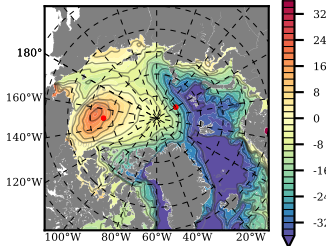

ERA01NEM405RGB mean FWC (m) over 1988

Mean FWC (m) from BG Obs Sys. (Proshutinsky et al. GRL2018) over year 2003-2017

Mean FWC (m) from Init State

ERA01NEM405RGB mean SSH anomaly

Mean DOT from Armitage et al. 2017 2003-2014