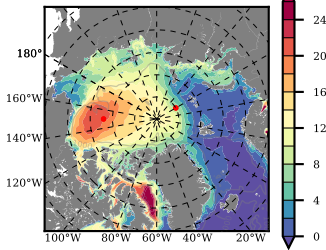

ERA01NEM405RGB mean FWC (m) over 1988

Mean FWC (m) from BG Obs Sys. (Proshutinsky et al. GRL2018) over year 2003-2017

Mean FWC (m) from Init State

ERA01NEM405RGB mean SSH anomaly

Mean DOT from Armitage et al. 2017 2003-2014