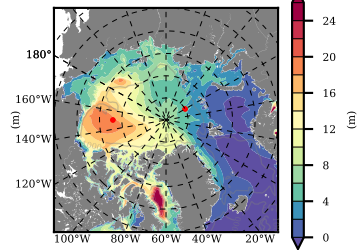

ERA01NEM405RGB mean FWC (m) over 1989

Mean FWC (m) from BG Obs Sys. (Proshutinsky et al. GRL2018) over year 2003-2017

Mean FWC (m) from Init State

ERA01NEM405RGB mean SSH anomaly

Mean DOT from Armitage et al. 2017 2003-2014