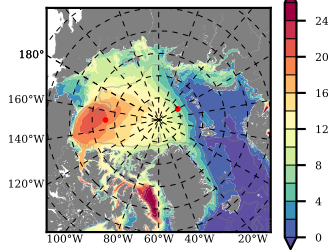

ERA01NEM405RGB mean FWC (m) over 1989

Mean FWC (m) from BG Obs Sys. (Proshutinsky et al. GRL2018) over year 2003-2017

Mean FWC (m) from Init State

ERA01NEM405RGB mean SSH anomaly

Mean DOT from Armitage et al. 2017 2003-2014