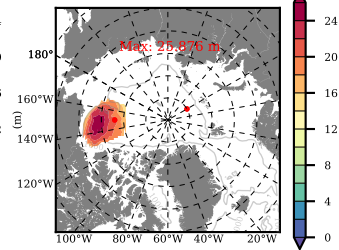

ERA01NEM405RGB mean FWC (m) over 1989

Mean FWC (m) from BG Obs Sys. (Proshutinsky et al. GRL2018) over year 2003-2017

Mean FWC (m) from Init State

ERA01NEM405RGB mean SSH anomaly

Mean DOT from Armitage et al. 2017 2003-2014