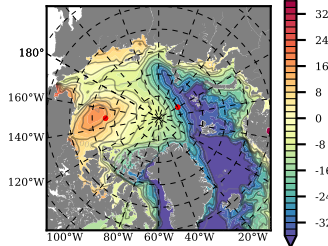

ERA01NEM405RGB mean FWC (m) over 1989

Mean FWC (m) from BG Obs Sys. (Proshutinsky et al. GRL2018) over year 2003-2017

Mean FWC (m) from Init State

ERA01NEM405RGB mean SSH anomaly

Mean DOT from Armitage et al. 2017 2003-2014