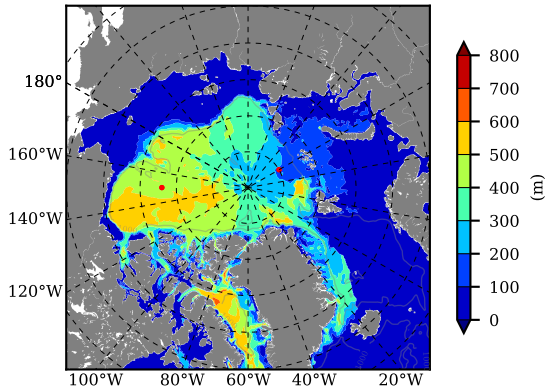

ERA01NEM405SNC AW Max Temp over 1979

AW Max Temp from PHC 3.0

ERA01NEM405SNC AW Max Temp depth

AW Max Temp depth from PHC 3.0