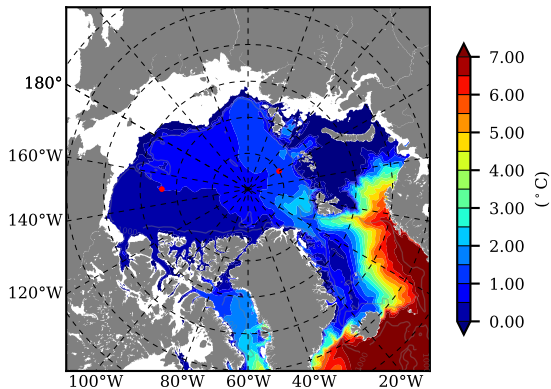

ERA01NEM405SNC AW Max Temp over 1979

AW Max Temp from PHC 3.0

ERA01NEM405SNC AW Max Temp depth

AW Max Temp depth from PHC 3.0