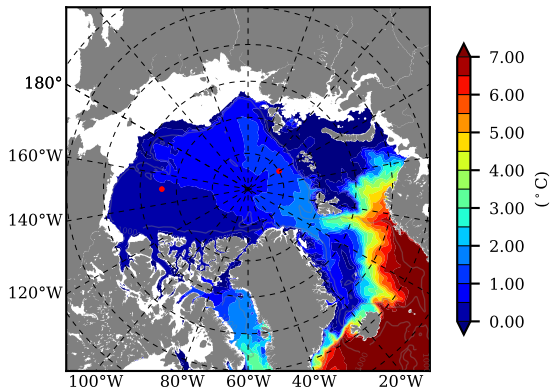

ERA01NEM405SNC AW Max Temp over
1980

AW Max Temp from
PHC 3.0

ERA01NEM405SNC AW Max Temp depth

AW Max Temp depth from
PHC 3.0