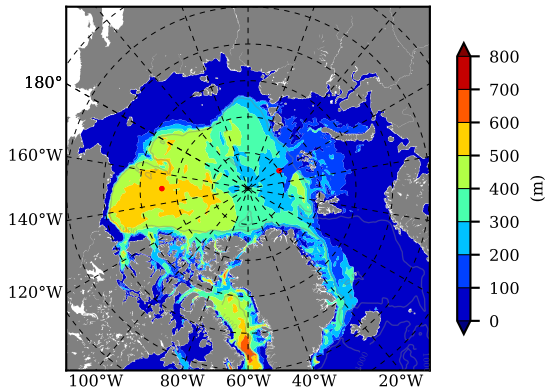

ERA01NEM405SNC AW Max Temp over
1980

AW Max Temp from
PHC 3.0

ERA01NEM405SNC AW Max Temp depth

AW Max Temp depth from
PHC 3.0