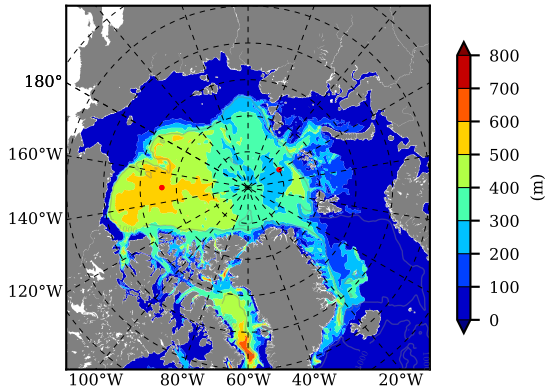

ERA01NEM405SNC AW Max Temp over 1981

AW Max Temp from PHC 3.0

ERA01NEM405SNC AW Max Temp depth

AW Max Temp depth from PHC 3.0