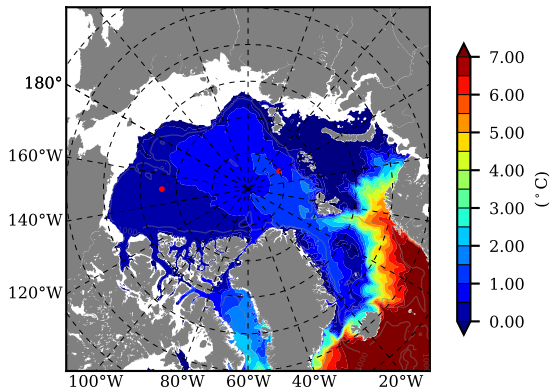

ERA01NEM405SNC AW Max Temp over 1981

AW Max Temp from PHC 3.0

ERA01NEM405SNC AW Max Temp depth

AW Max Temp depth from PHC 3.0