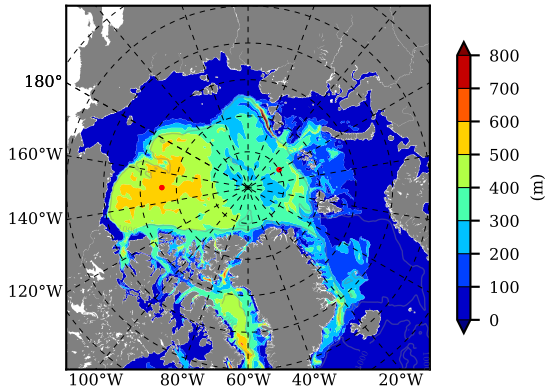

ERA01NEM405SNC AW Max Temp over 1982

AW Max Temp from PHC 3.0

ERA01NEM405SNC AW Max Temp depth

AW Max Temp depth from PHC 3.0