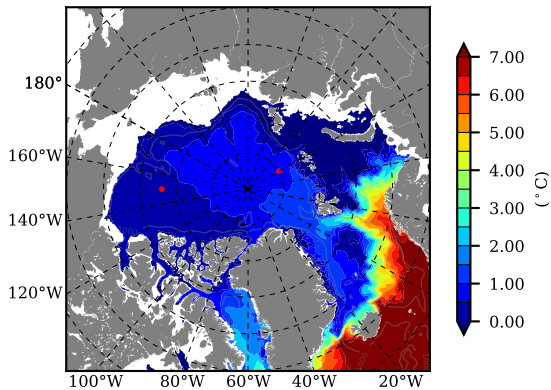

ERA01NEM405SNC AW Max Temp over 1982

AW Max Temp from PHC 3.0

ERA01NEM405SNC AW Max Temp depth

AW Max Temp depth from PHC 3.0