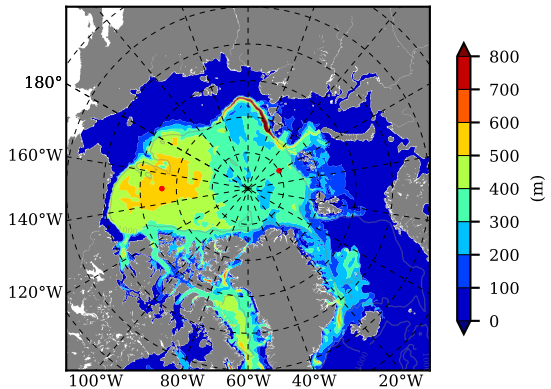

ERA01NEM405SNC AW Max Temp over 1983

AW Max Temp from PHC 3.0

ERA01NEM405SNC AW Max Temp depth

AW Max Temp depth from PHC 3.0