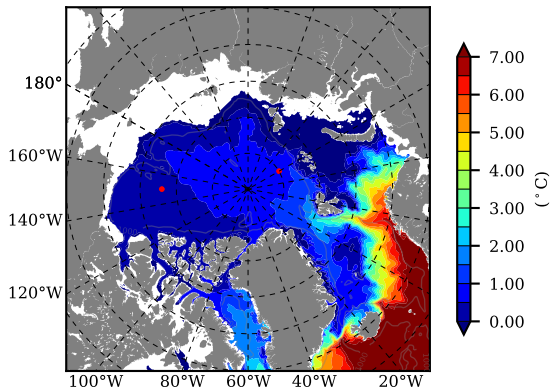

ERA01NEM405SNC AW Max Temp over 1983

AW Max Temp from PHC 3.0

ERA01NEM405SNC AW Max Temp depth

AW Max Temp depth from PHC 3.0