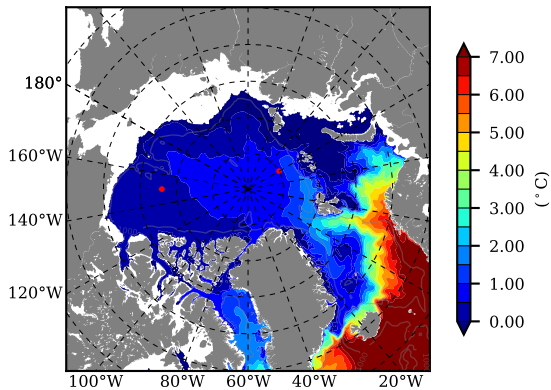

ERA01NEM405SNC AW Max Temp over
1984

AW Max Temp from
PHC 3.0

ERA01NEM405SNC AW Max Temp depth

AW Max Temp depth from
PHC 3.0