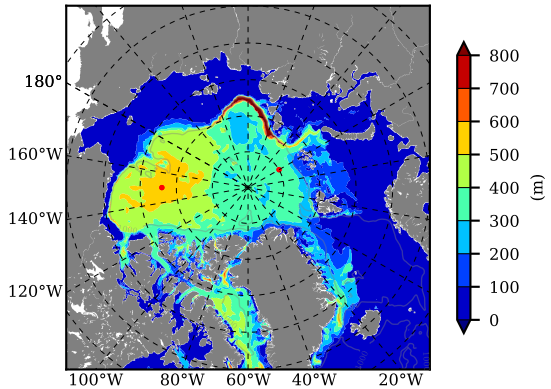

ERA01NEM405SNC AW Max Temp over
1984

AW Max Temp from
PHC 3.0

ERA01NEM405SNC AW Max Temp depth

AW Max Temp depth from
PHC 3.0