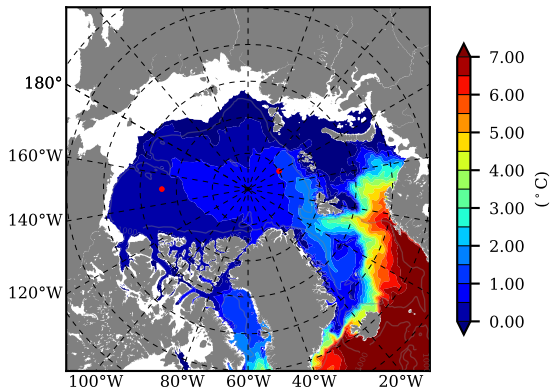

ERA01NEM405SNC AW Max Temp over 1985

AW Max Temp from PHC 3.0

ERA01NEM405SNC AW Max Temp depth

AW Max Temp depth from PHC 3.0