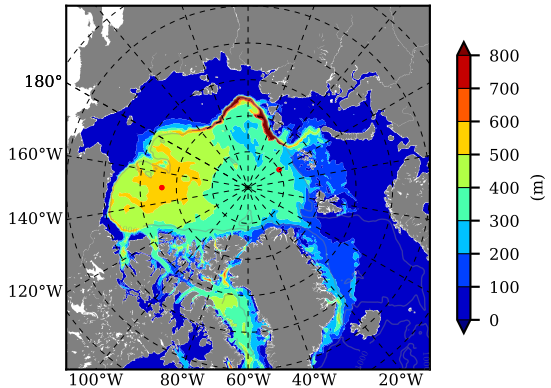

ERA01NEM405SNC AW Max Temp over 1985

AW Max Temp from PHC 3.0

ERA01NEM405SNC AW Max Temp depth

AW Max Temp depth from PHC 3.0