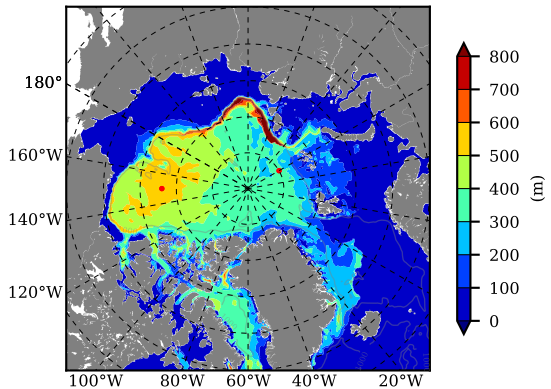

ERA01NEM405SNC AW Max Temp over 1986

AW Max Temp from PHC 3.0

ERA01NEM405SNC AW Max Temp depth

AW Max Temp depth from PHC 3.0