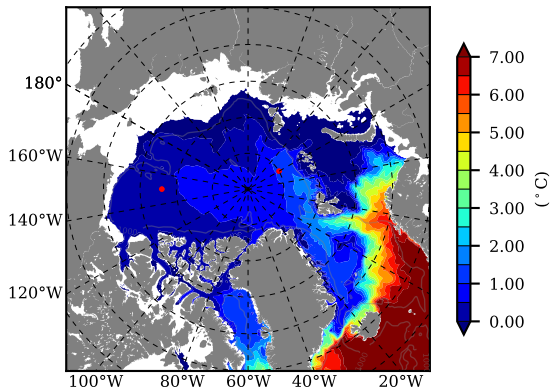

ERA01NEM405SNC AW Max Temp over 1986

AW Max Temp from PHC 3.0

ERA01NEM405SNC AW Max Temp depth

AW Max Temp depth from PHC 3.0