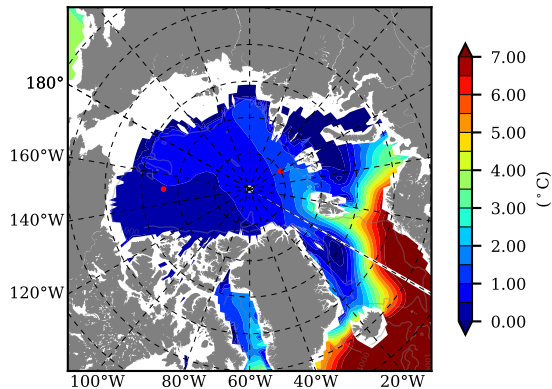

ERA01NEM405SNC AW Max Temp over 1986

AW Max Temp from PHC 3.0

ERA01NEM405SNC AW Max Temp depth

AW Max Temp depth from PHC 3.0