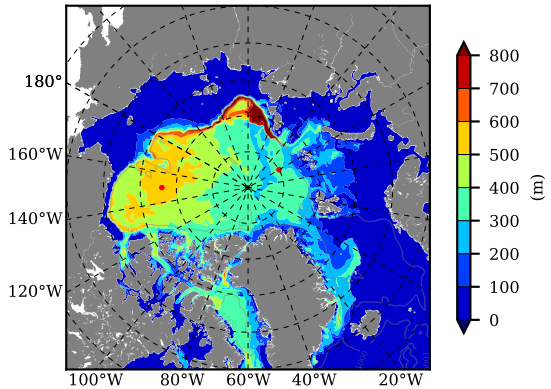

ERA01NEM405SNC AW Max Temp over 1987

AW Max Temp from PHC 3.0

ERA01NEM405SNC AW Max Temp depth

AW Max Temp depth from PHC 3.0