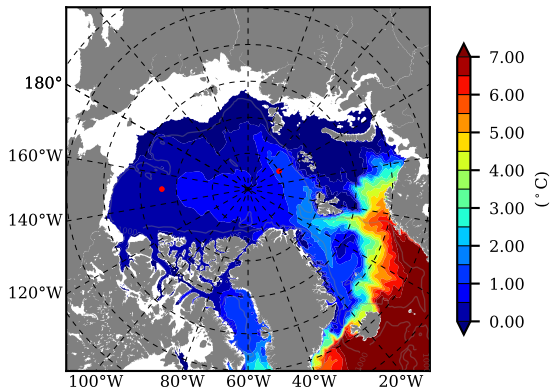

ERA01NEM405SNC AW Max Temp over 1987

AW Max Temp from PHC 3.0

ERA01NEM405SNC AW Max Temp depth

AW Max Temp depth from PHC 3.0