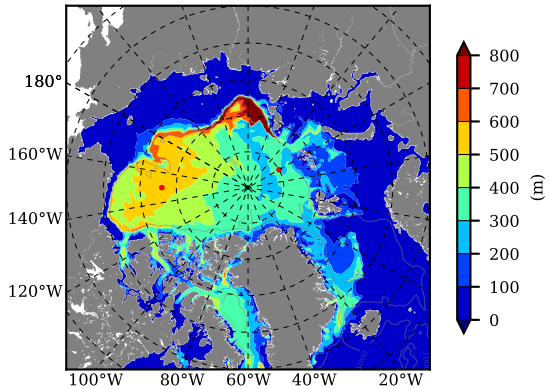

ERA01NEM405SNC AW Max Temp over 1988

AW Max Temp from PHC 3.0

ERA01NEM405SNC AW Max Temp depth

AW Max Temp depth from PHC 3.0