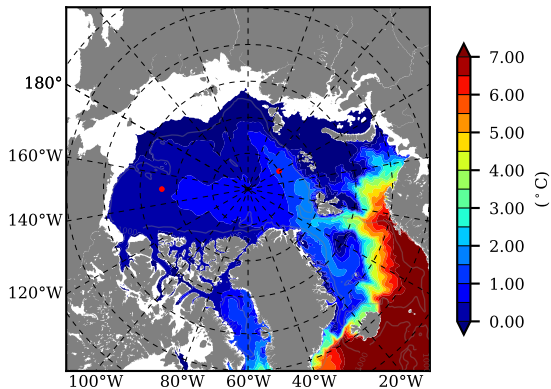

ERA01NEM405SNC AW Max Temp over 1988

AW Max Temp from PHC 3.0

ERA01NEM405SNC AW Max Temp depth

AW Max Temp depth from PHC 3.0