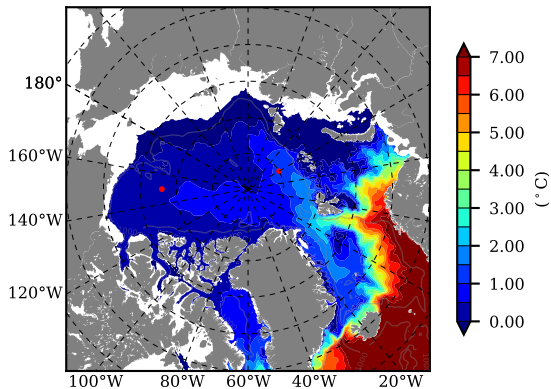

ERA01NEM405SNC AW Max Temp over 1989

AW Max Temp from PHC 3.0

ERA01NEM405SNC AW Max Temp depth

AW Max Temp depth from PHC 3.0