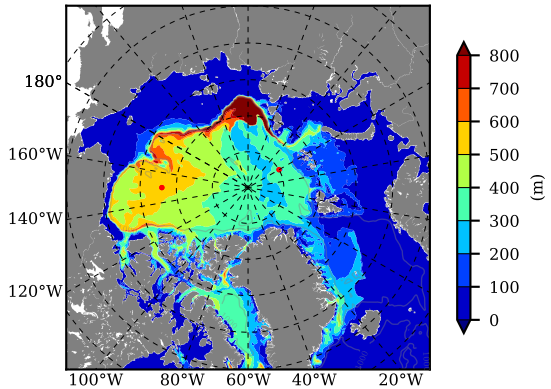

ERA01NEM405SNC AW Max Temp over 1989

AW Max Temp from PHC 3.0

ERA01NEM405SNC AW Max Temp depth

AW Max Temp depth from PHC 3.0