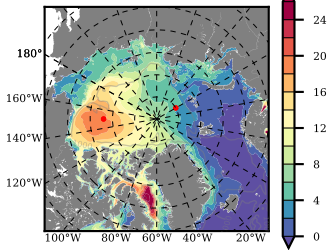

ERA01NEM405SNC mean FWC (m) over 1979

Mean FWC (m) from BG Obs Sys. (Proshutinsky et al. GRL2018) over year 2003-2017

Mean FWC (m) from Init State

ERA01NEM405SNC mean SSH anomaly

Mean DOT from Armitage et al. 2017 2003-2014