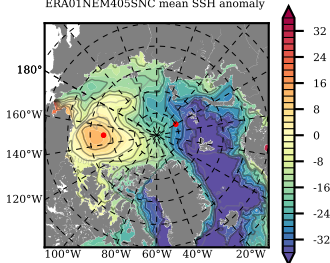

ERA01NEM405SNC mean FWC (m) over 1979

Mean FWC (m) from BG Obs Sys. (Proshutinsky et al. GRL2018) over year 2003-2017

Mean FWC (m) from Init State

ERA01NEM405SNC mean SSH anomaly

Mean DOT from Armitage et al. 2017 2003-2014