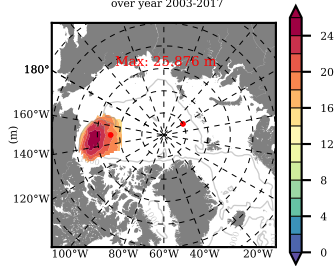

ERA01NEM405SNC mean FWC (m) over 1979

Mean FWC (m) from BG Obs Sys. (Proshutinsky et al. GRL2018) over year 2003-2017

Mean FWC (m) from Init State

ERA01NEM405SNC mean SSH anomaly

Mean DOT from Armitage et al. 2017 2003-2014