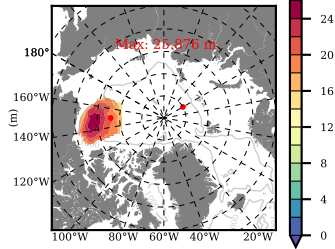

ERA01NEM405SNC mean FWC (m) over 1980

Mean FWC (m) from BG Obs Sys. (Proshutinsky et al. GRL2018) over year 2003-2017

Mean FWC (m) from Init State

ERA01NEM405SNC mean SSH anomaly

Mean DOT from Armitage et al. 2017 2003-2014