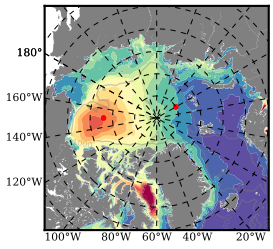

ERA01NEM405SNC mean FWC (m) over 1980

Mean FWC (m) from BG Obs Sys. (Proshutinsky et al. GRL2018) over year 2003-2017

Mean FWC (m) from Init State

ERA01NEM405SNC mean SSH anomaly

Mean DOT from Armitage et al. 2017 2003-2014