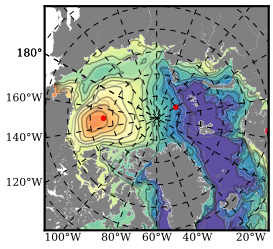

ERA01NEM405SNC mean FWC (m) over 1980

Mean FWC (m) from BG Obs Sys. (Proshutinsky et al. GRL2018) over year 2003-2017

Mean FWC (m) from Init State

ERA01NEM405SNC mean SSH anomaly

Mean DOT from Armitage et al. 2017 2003-2014