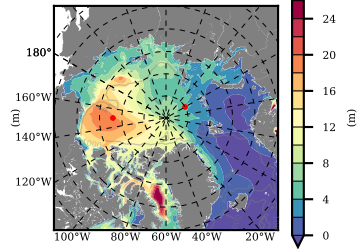

ERA01NEM405SNC mean FWC (m) over 1980

Mean FWC (m) from BG Obs Sys. (Proshutinsky et al. GRL2018) over year 2003-2017

Mean FWC (m) from Init State

ERA01NEM405SNC mean SSH anomaly

Mean DOT from Armitage et al. 2017 2003-2014