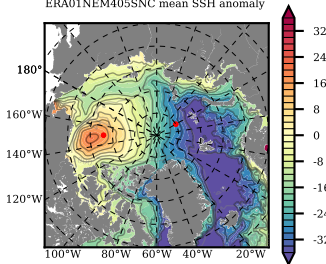

ERA01NEM405SNC mean FWC (m) over 1981

Mean FWC (m) from BG Obs Sys. (Proshutinsky et al. GRL2018) over year 2003-2017

Mean FWC (m) from Init State

ERA01NEM405SNC mean SSH anomaly

Mean DOT from Armitage et al. 2017 2003-2014