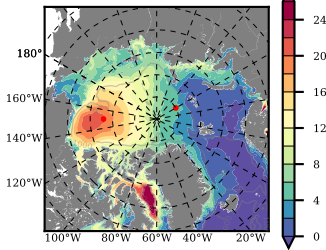

ERA01NEM405SNC mean FWC (m) over 1981

Mean FWC (m) from BG Obs Sys. (Proshutinsky et al. GRL2018) over year 2003-2017

Mean FWC (m) from Init State

ERA01NEM405SNC mean SSH anomaly

Mean DOT from Armitage et al. 2017 2003-2014