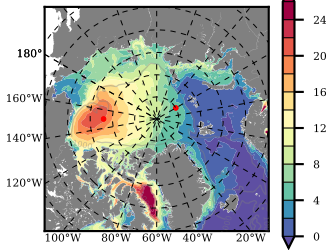

ERA01NEM405SNC mean FWC (m) over 1982

Mean FWC (m) from BG Obs Sys. (Proshutinsky et al. GRL2018) over year 2003-2017

Mean FWC (m) from Init State

ERA01NEM405SNC mean SSH anomaly

Mean DOT from Armitage et al. 2017 2003-2014