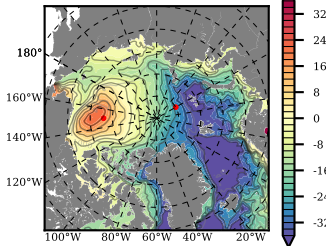

ERA01NEM405SNC mean FWC (m) over 1982

Mean FWC (m) from BG Obs Sys. (Proshutinsky et al. GRL2018) over year 2003-2017

Mean FWC (m) from Init State

ERA01NEM405SNC mean SSH anomaly

Mean DOT from Armitage et al. 2017 2003-2014