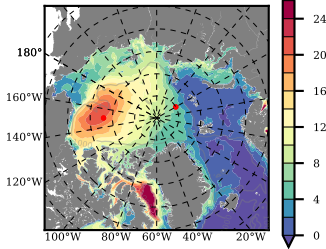

ERA01NEM405SNC mean FWC (m) over 1983

Mean FWC (m) from BG Obs Sys. (Proshutinsky et al. GRL2018) over year 2003-2017

Mean FWC (m) from Init State

ERA01NEM405SNC mean SSH anomaly

Mean DOT from Armitage et al. 2017 2003-2014