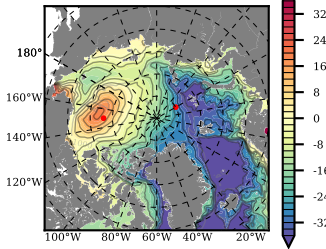

ERA01NEM405SNC mean FWC (m) over 1983

Mean FWC (m) from BG Obs Sys. (Proshutinsky et al. GRL2018) over year 2003-2017

Mean FWC (m) from Init State

ERA01NEM405SNC mean SSH anomaly

Mean DOT from Armitage et al. 2017 2003-2014