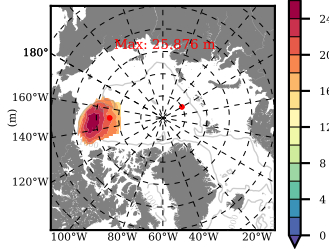

ERA01NEM405SNC mean FWC (m) over 1983

Mean FWC (m) from BG Obs Sys. (Proshutinsky et al. GRL2018) over year 2003-2017

Mean FWC (m) from Init State

ERA01NEM405SNC mean SSH anomaly

Mean DOT from Armitage et al. 2017 2003-2014